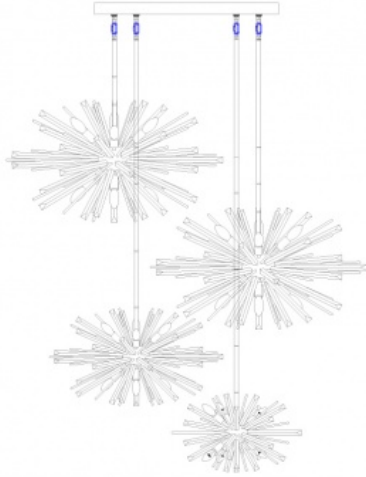

AVE

L I G H T I N G

AVE L I G H T I N G	THE PALISADES COLLECTION			
	ITEM NUMBER:	HF8404-AB	COLOR:	ANTIQUE BRASS
	POWER:	(34) E12 120 VOLT 40 WATT **BULBS NOT INCLUDED**		
	DIMENSION:	SEE DRAWING	STANDARD IS LISTED	

Item#: HF8404-AB

As one of our most popular custom fixtures, this new addition to our Palisades Collection piece features four Antique Brass Sputnik chandeliers, staggered carefully to create unparalleled drama.

Custom Chandelier Cluster
 Antique Brass & Champagne Glass
 OAH: 219 in
 OAW: 72 in
 CANOPY: ◆33.5" x 2".
 (34) E12 120 VOLT 40 WATT
 BULBS NOT INCLUDED

Includes
 (1)HF8201-AB
 (1)HF8202-AB &
 (2) HF8203-AB
 See Dimensional Drawing for additional details.