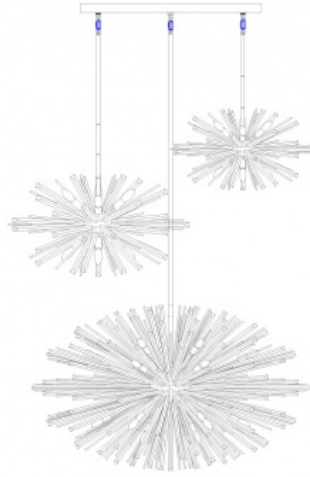

AVE

L I G H T I N G

AVE L I G H T I N G	THE PALISADES COLLECTION			
	ITEM NUMBER:	HF8303-AB	COLOR:	ANTIQUE BRASS
	POWER:	(36) E12 120 VOLT 40 WATT **BULBS NOT INCLUDED**		
	DIMENSIONS:	SEE DRAWING	STANDARD US LISTED	

Item#: HF8303-AB

As one of our most popular custom fixtures, this new addition to our Palisades Collection features three Antique Brass sputnik chandeliers, staggered carefully to create unparalleled drama.

Custom Chandelier Cluster
 Antique Brass & Champagne Glass
 OAH: 217.5 in
 OAW: 82 in
 CANOPY: 40" x 2"
 (36) E12 120 VOLT 40 WATT
 BULBS NOT INCLUDED

Includes
 (1)HF8200-AB
 (1)HF8203-AB &
 (1)HF8202-AB
 See Dimensional Drawing for additional details.