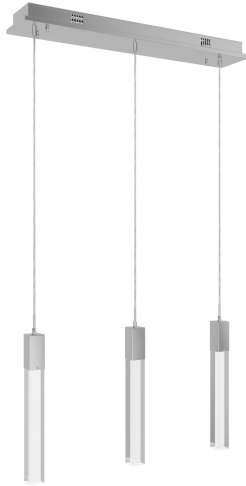

AVE

L I G H T I N G

Item#: HF1900-3-GL-CH-C

Product Type MULTI PORT PENDANT
Collection Name THE ORIGINAL GLACIER COLLECTION
Finish POLISHED CHROME
Length-Ext. 37 in.
Width 7 in.
Height 130 in.
Weight 20 lbs
Voltage 120
Lumens 1140
Listing UL
Light Source BULB
Bulb Quantity 3
Bulb Wattage 6.5
Bulb Base Type GU10 LED
Bulb Included YES
Dimmable YES
Sloped Install YES
Warranty 1 YEAR LIMITED ELECTRICAL WARRANTY

COMPANY NAME:
DATE:
PROJECT NAME:
LOCATION:
APPROVED BY:
PRODUCT ITEM CODE: HF1900-3-GL-CH-C