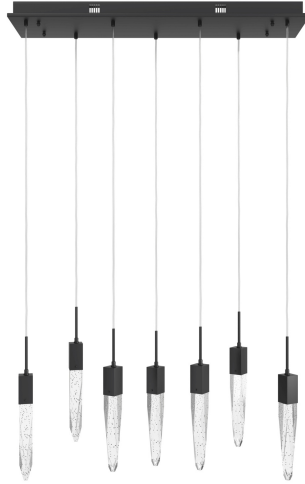

AVE

L I G H T I N G

Item#: HF1900-7-AP-BK

Product Type MULTI PORT PENDANT
Collection Name ASPEN COLLECTION
Finish BLACK
Length-Ext. 47 in.
Width 11 in.
Height 130 in.
Weight 69 lbs
Voltage 120
Lumens 2660
Listing UL
Light Source BULB
Bulb Quantity 7
Bulb Wattage 6.5
Bulb Base Type GU10 LED
Bulb Included YES
Dimmable YES
Sloped Install YES
Warranty 1 YEAR LIMITED ELECTRICAL
WARRANTY