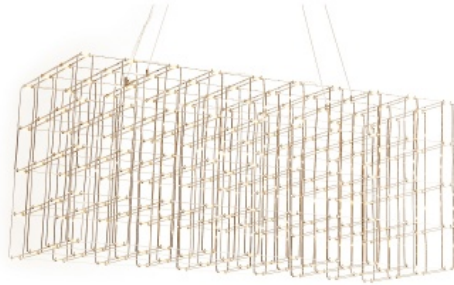

AVE

L I G H T I N G

Item#: HF8115-GLD

Our Argyle Collection features a conspicuous cage of glowing, energy-efficient diodes intersected by thin, metal lines. The square silhouette and open structure serve as a gentle nod to the grid-like neighborhoods of West Hollywood.

Gold
18"W x 14"H x 34"L
124" OAH
(112) .6W LED 68W Total / 12V
3000K

COMPANY NAME:
DATE:
PROJECT NAME:
LOCATION:
APPROVED BY:
PRODUCT ITEM CODE: HF8115-GLD

AVE

L I G H T I N G

www.AvenueLighting.com (800) 798-0409 Info@AvenueLighting.com