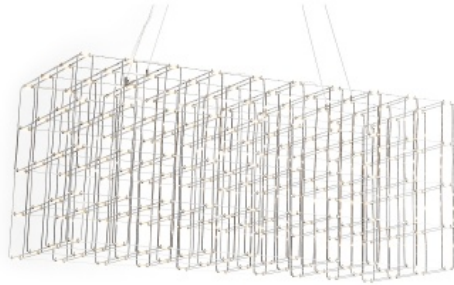

AVE

L I G H T I N G

Item#: HF8115-CH

Our Argyle Collection features a conspicuous cage of glowing, energy-efficient diodes intersected by thin, metal lines. The square silhouette and open structure serve as a gentle nod to the grid-like neighborhoods of West Hollywood.

Chrome
18"W x 14"H x 34"L
124" OAH
(112) .6W LED 68W Total / 12V
3000K

COMPANY NAME:
DATE:
PROJECT NAME:
LOCATION:
APPROVED BY:
PRODUCT ITEM CODE: HF8115-CH

AVE

L I G H T I N G

www.AvenueLighting.com (800) 798-0409 Info@AvenueLighting.com