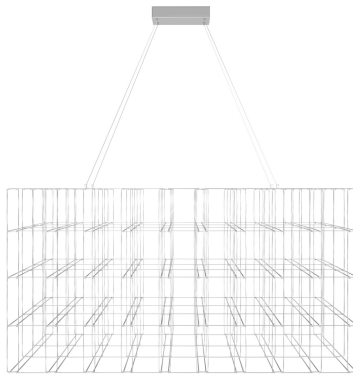

## Item#: HF8115-CH

Product Type CHANDELIER  
Collection Name ARGYLE AVE. COLLECTION  
Finish CHROME  
Length-Ext. 34 in.  
Width 18 in.  
Height 15 in.  
Weight 20 lbs  
Voltage 120  
Lumens 6380  
Listing UL  
Light Source BULB  
Bulb Quantity 112  
Bulb Wattage 68  
Bulb Base Type .6 W LED DIODES  
Bulb Included NO  
Dimmable YES  
Sloped Install YES  
Warranty 1 YEAR LIMITED ELECTRICAL WARRANTY