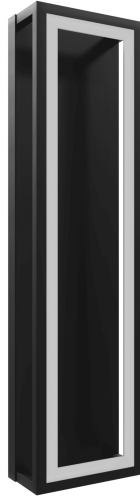

AVE

L I G H T I N G

Item#: HF9405-BK

Product Type Wall Sconce
Collection Name Park Ave.
Finish Black
Length-Ext. 30 in.
Width 8 in.
Height 30 in.
Weight 4 lbs
Voltage 120
Lumens 900
Listing UL
Light Source BULB
Bulb Quantity LED
Bulb Wattage 25
Bulb Base Type LED
Bulb Included No
Dimmable Yes
Sloped Install Yes
Warranty 1 Year Limited Electrical Warranty

COMPANY NAME:
DATE:
PROJECT NAME:
LOCATION:
APPROVED BY:
PRODUCT ITEM CODE: HF9405-BK