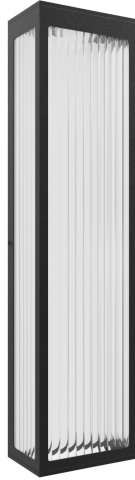

## Item#: AV9903-BLK

Product Type OUTDOOR WALL MOUNT  
Collection Name AVENUE OUTDOOR COLLECTION  
Finish BLACK  
Length-Ext. 4 in.  
Width 6 in.  
Height 24 in.  
Weight 9 lbs  
Voltage 120  
Lumens 400  
Listing UL  
Light Source BULB  
Bulb Quantity INTEGRATED AC LED  
Bulb Wattage 14  
Bulb Base Type INTEGRATED AC LED  
Bulb Included NO  
Dimmable YES  
Sloped Install YES  
Warranty 1 YEAR LIMITED ELECTRICAL  
WARRANTY