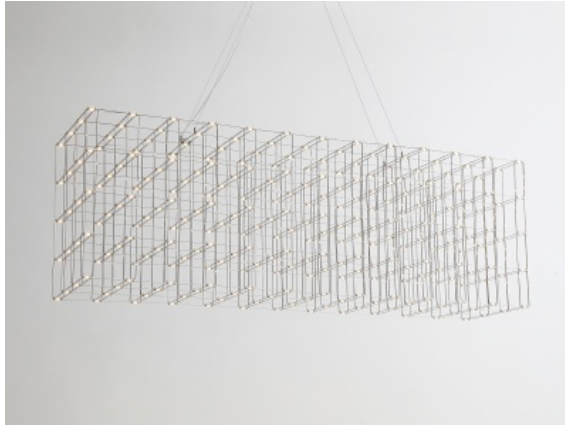

AVE

L I G H T I N G

Item#: HF8170-CH

Chrome
18"W x 24"H x 72"L
124" OAH
(260) .6W LED 156W Total / 12V
3000K
19500 LUMENS

COMPANY NAME:
DATE:
PROJECT NAME:
LOCATION:
APPROVED BY:
PRODUCT ITEM CODE: HF8170-CH