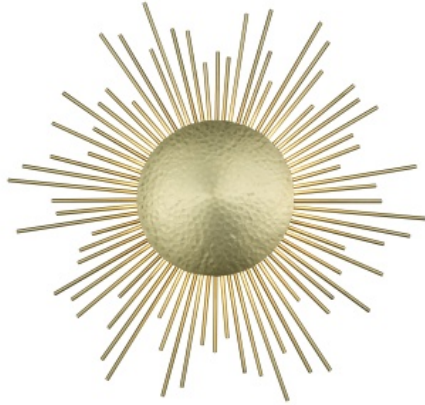

AVENUE LIGHTING

Item#: HF5099-HBB

Hammered Brushed Brass
22"W x 22"H x 4" EXT
(3) G-9 Base Sockets
10W / 120V
900 Lumens
3000K

COMPANY NAME:
DATE:
PROJECT NAME:
LOCATION:
APPROVED BY:
PRODUCT ITEM CODE: HF5099-HBB