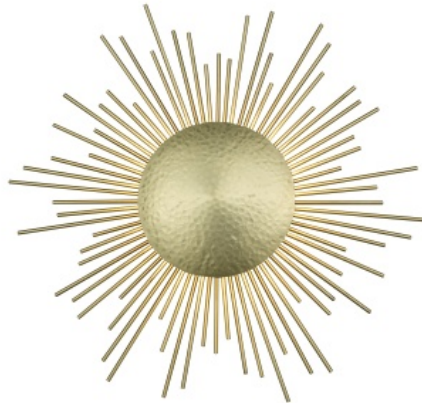

# AVE

L I G H T I N G

## Item#: HF5099-HBB

Our Marquee Collection solves your decoration problems by fusing hand-made metal wall art with clean, contemporary lighting. Its spherical hammered metal shade features bursting rays of metal that diffuse a broad surface of light into any space.