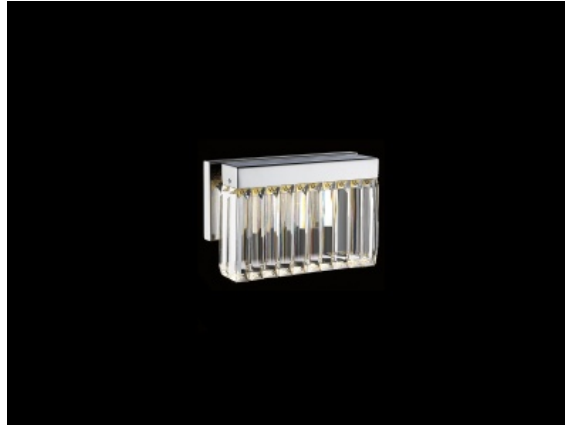

## Item#: HF4001-PN

Our Broadway Collection features clear crystal accents that offer a beautiful illuminated prismatic effect encased in polished nickel.

10"W x 6"H x 4"EXT  
8 Watt 120 Volt 800 Lumens  
3000K