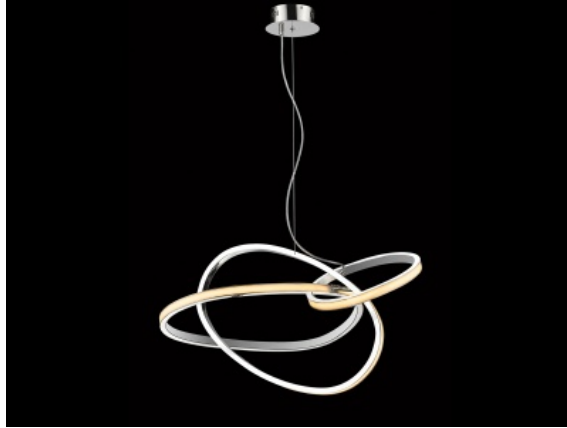

AVENUE LIGHTING

Item#: HF5006-PN

Polished Nickel
22"W x 24"L x 16"H
98 Watt 120 Volt 7000 Lumens
3500K
Dimmable

COMPANY NAME:
DATE:
PROJECT NAME:
LOCATION:
APPROVED BY:
PRODUCT ITEM CODE: HF5006-PN

AVENUE LIGHTING