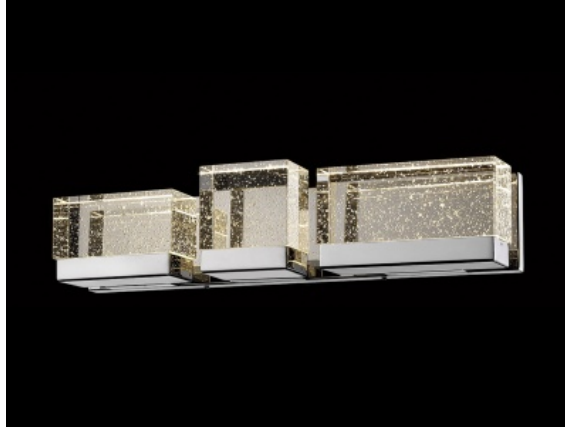

## Item#: HF3003-PN

24"W x 6"H x 3"EXT  
20W/120V LED 1800lm 3000K  
Dimmable

COMPANY NAME:
DATE:
PROJECT NAME:
LOCATION:
APPROVED BY:
PRODUCT ITEM CODE: HF3003-PN