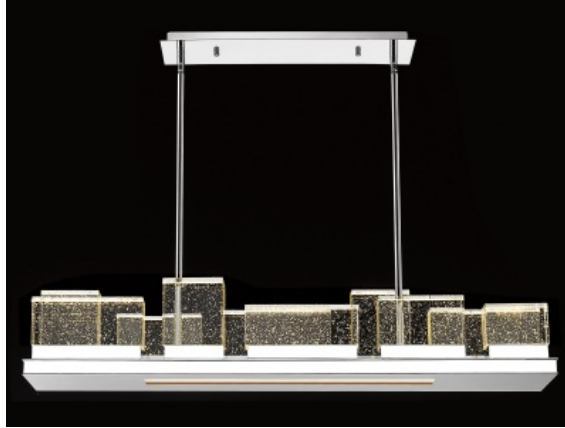

AVENUE LIGHTING

Item#: HF3005-PN

42"L x 8" W x 8" H
47"OAH
CANOPY: 16"L x 4.5"W x .5"H
96W/120V LED 8400lm 3000K
Dimmable
Includes LED Downlight

COMPANY NAME:
DATE:
PROJECT NAME:
LOCATION:
APPROVED BY:
PRODUCT ITEM CODE: HF3005-PN