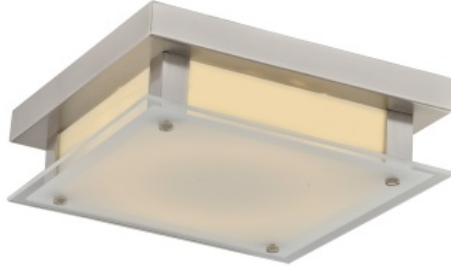

AVE

L I G H T I N G

Item#: HF1104-BN

Brushed Nickel
12" x 12" x 2.75"H
20W/120V LED 1600lm 3000K
Dimmable

RECOMMENDED DIMMER BRAND MODEL NUMBER

LUTRON NOVA NLV-600-WH, MAESTRO MAELV-600-WH,
DIVA DVELV-303P-WH, RADIO RA2 RRD-6ND-WH

LEVITON
VIZIA DECORA CAT-NO.VPE06-1LZ,
ILLUMATECH SLIDE DIMMER IPE04-1LZ,
DECORA DSE06-10Z

COMPANY NAME:
DATE:
PROJECT NAME:
LOCATION:
APPROVED BY:
PRODUCT ITEM CODE: HF1104-BN

AVE

L I G H T I N G

www.AvenueLighting.com (800) 798-0409 Info@AvenueLighting.com