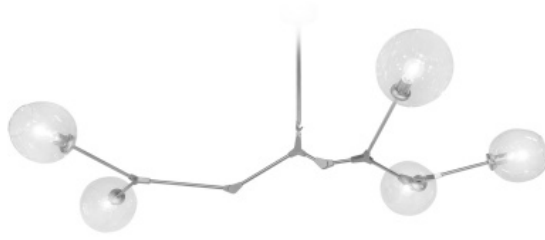

## Item#: HF8085-CH

Matte Chrome  
24"H x 70.5"L x 50.75"W  
5-60 Watt A-19 Base 120 Volt  
Featuring Adjustable Knuckles

INCLUDED:  
1-6" Down Rod  
1-10" Down Rod  
1-14" Down Rod  
1-18" Down Rod  
1-Hook Included for  
Semi-Flush Mount

Glass Size:  
(2) Approx. 8"x8"  
(3) Approx. 9"x9"

COMPANY NAME:
DATE:
PROJECT NAME:
LOCATION:
APPROVED BY:
PRODUCT ITEM CODE: HF8085-CH