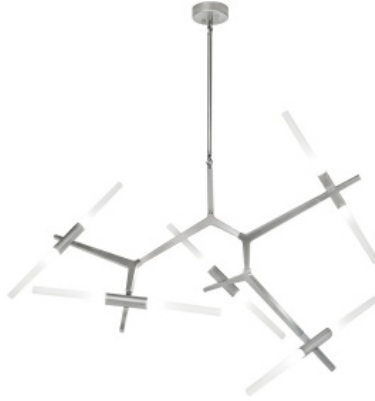

# AVENUE LIGHTING

## Item#: HF8059-10-CH

Matte Chrome

45.5"L x 27.75"H x 47.75"W

78" OAH

(10) 3 Watt G-9 LED Dimmable Bulbs Included

3000K

Adjustable Arms

Down Rods Included

(1) 6"

(1) 10"

(1) 14"

(1) 18"

Wire Length: 12'

Max Wattage: 6 watts

COMPANY NAME:
DATE:
PROJECT NAME:
LOCATION:
APPROVED BY:
PRODUCT ITEM CODE: HF8059-10-CH