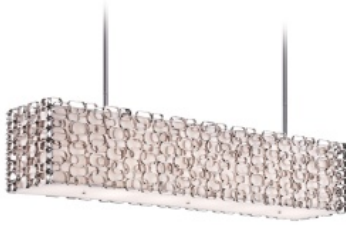

AVE

L I G H T I N G

Item#: HF1701-PN

Influenced by funky fashion prints, our Ventura Blvd. Collection showcases a gorgeous ivory silk drum shade enveloped in a hand-crafted metal cage featuring an interlocking ovular pattern.

38"L x 12"W x 12"H
22"L x 6"W x 2"H Rectangular Canopy
(4) E-12 Base 60W 120V Bulbs

Down Rods Included
(6) 12"
(2) 6"

COMPANY NAME:
DATE:
PROJECT NAME:
LOCATION:
APPROVED BY:
PRODUCT ITEM CODE: HF1701-PN