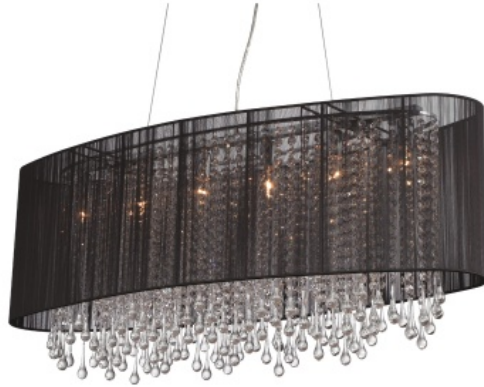

# AVENUE LIGHTING

## Item#: HF1503-BLK

39"L x 14"W x 17"H  
4.5" x 12" Rectangle Canopy  
Tear Drop Crystal  
(6) E12 Base 40W 120v Bulbs

COMPANY NAME:
DATE:
PROJECT NAME:
LOCATION:
APPROVED BY:
PRODUCT ITEM CODE: HF1503-BLK