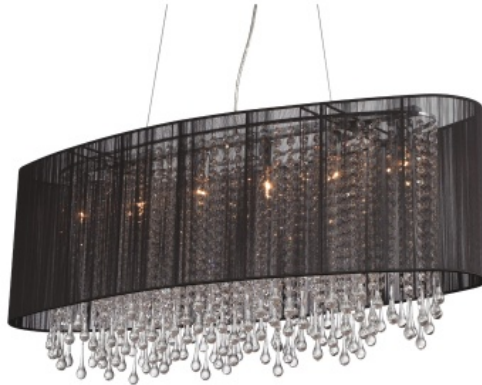

AVE

L I G H T I N G

Item#: HF1503-BLK

Influenced by one of LA County's most exclusive enclaves, our Beverly Dr. Collection features hand-cut and polished crystals illuminated by brilliant halogen bulbs held in place by stainless steel rings dressed with a beautiful silk string shade.

39"L x 14"W x 17"H
4.5" x 12" Rectangle Canopy
Tear Drop Crystal
(6) E12 Base 40W 120v Bulbs

COMPANY NAME:
DATE:
PROJECT NAME:
LOCATION:
APPROVED BY:
PRODUCT ITEM CODE: HF1503-BLK

AVE

L I G H T I N G

www.AvenueLighting.com (800) 798-0409 Info@AvenueLighting.com