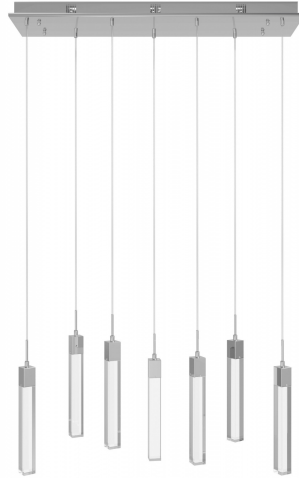

## Item#: HF1900-7-GL-CH-C

Product Type Pendant - Multi Port  
Collection Name The Original Glacier  
Finish Polished Chrome  
Length-Ext. 47 in.  
Width 11 in.  
Height 130 in.  
Weight 68 lbs  
Voltage 120  
Lumens 2660  
Listing UL  
Light Source BULB  
Bulb Quantity 7  
Bulb Wattage 6.5  
Bulb Base Type GU10 LED  
Bulb Included Yes  
Dimmable Yes  
Sloped Install Yes  
Warranty 1 Year Limited Electrical Warranty