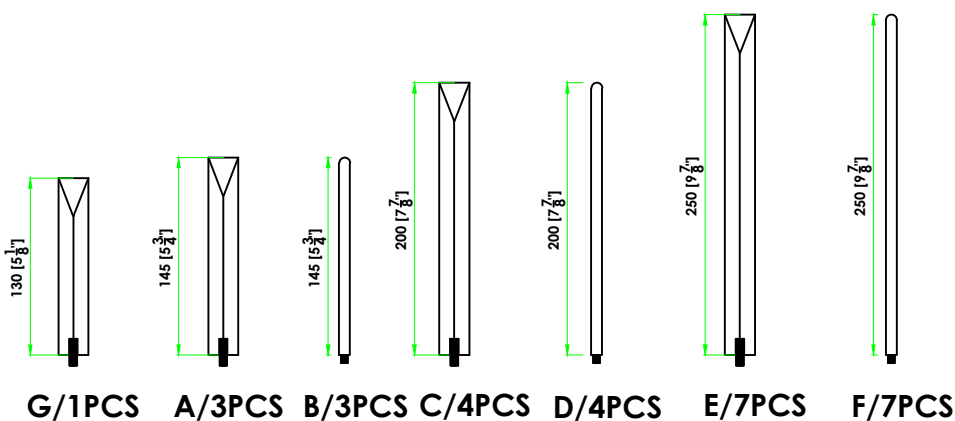

HF8205

AVE

L I G H T I N G

PALISADES

COLLECTION

Thank you for your purchase.

Welcome to the Avenue Lighting Family. Please follow these instructions carefully as they contain important information about the safety, use and disposal of this product. Read and understand all instructions before proceeding with assembly and installation of this fixture.

Securing Components:

Align glass and rods carefully.
Do not over tighten screws to avoid stripping threads or breaking glass

Intertek

5010983

Disclaimer: Avenue Lighting is not responsible for damages from improper installation.