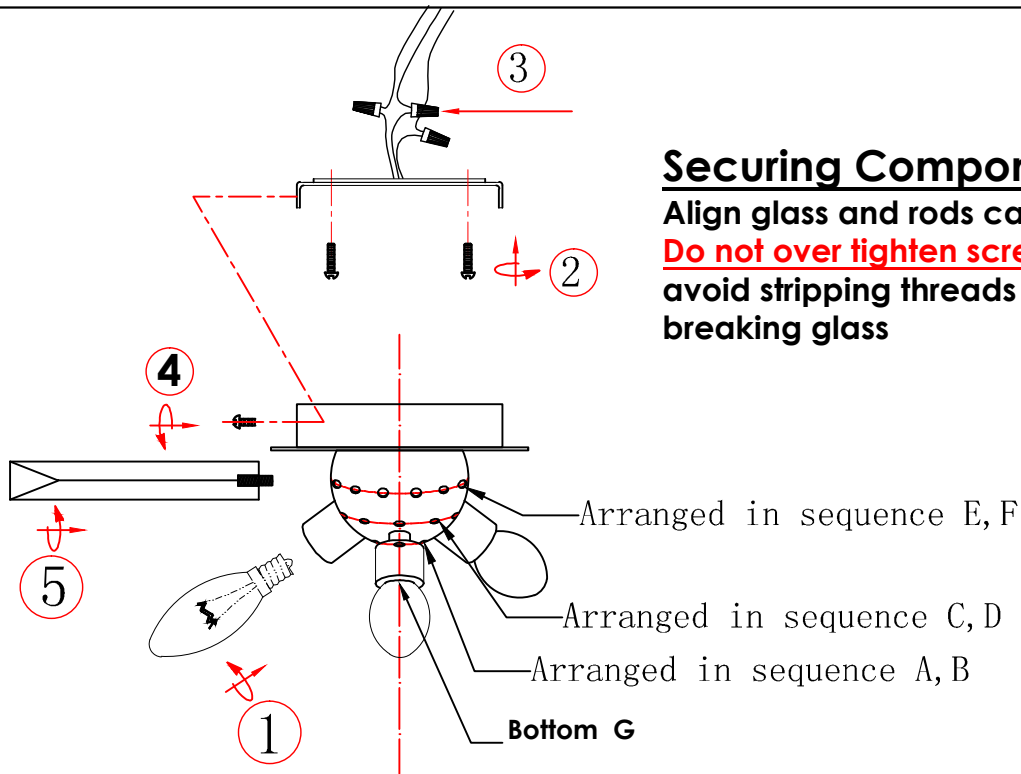

HF8205

AVE

L I G H T I N G

PALISADES

COLLECTION

Thank you for your purchase.

Welcome to the Avenue Lighting Family. Please follow these instructions carefully as they contain important information about the safety, use and disposal of this product. Read and understand all instructions before proceeding with assembly and installation of this fixture.

- This fixture **MUST** be installed by a licensed electrician.
- Read & understand the entire installation sheet.
- DO NOT** substitute any parts, leave parts out, or use parts that are worn out or broken.
- Suitable for the use of 110-130V and 60Hz
- Please wear gloves during installation to avoid damage to the plating.
- Must be installed in a fixed location and be checked yearly.
- Please turn off the light source with a soft cloth as cleaning with a detergent is prohibited.

Securing Components:

Align glass and rods carefully.
Do not over tighten screws to avoid stripping threads or breaking glass

Intertek

5010983

Disclaimer: Avenue Lighting is not responsible for damages from improper installation.