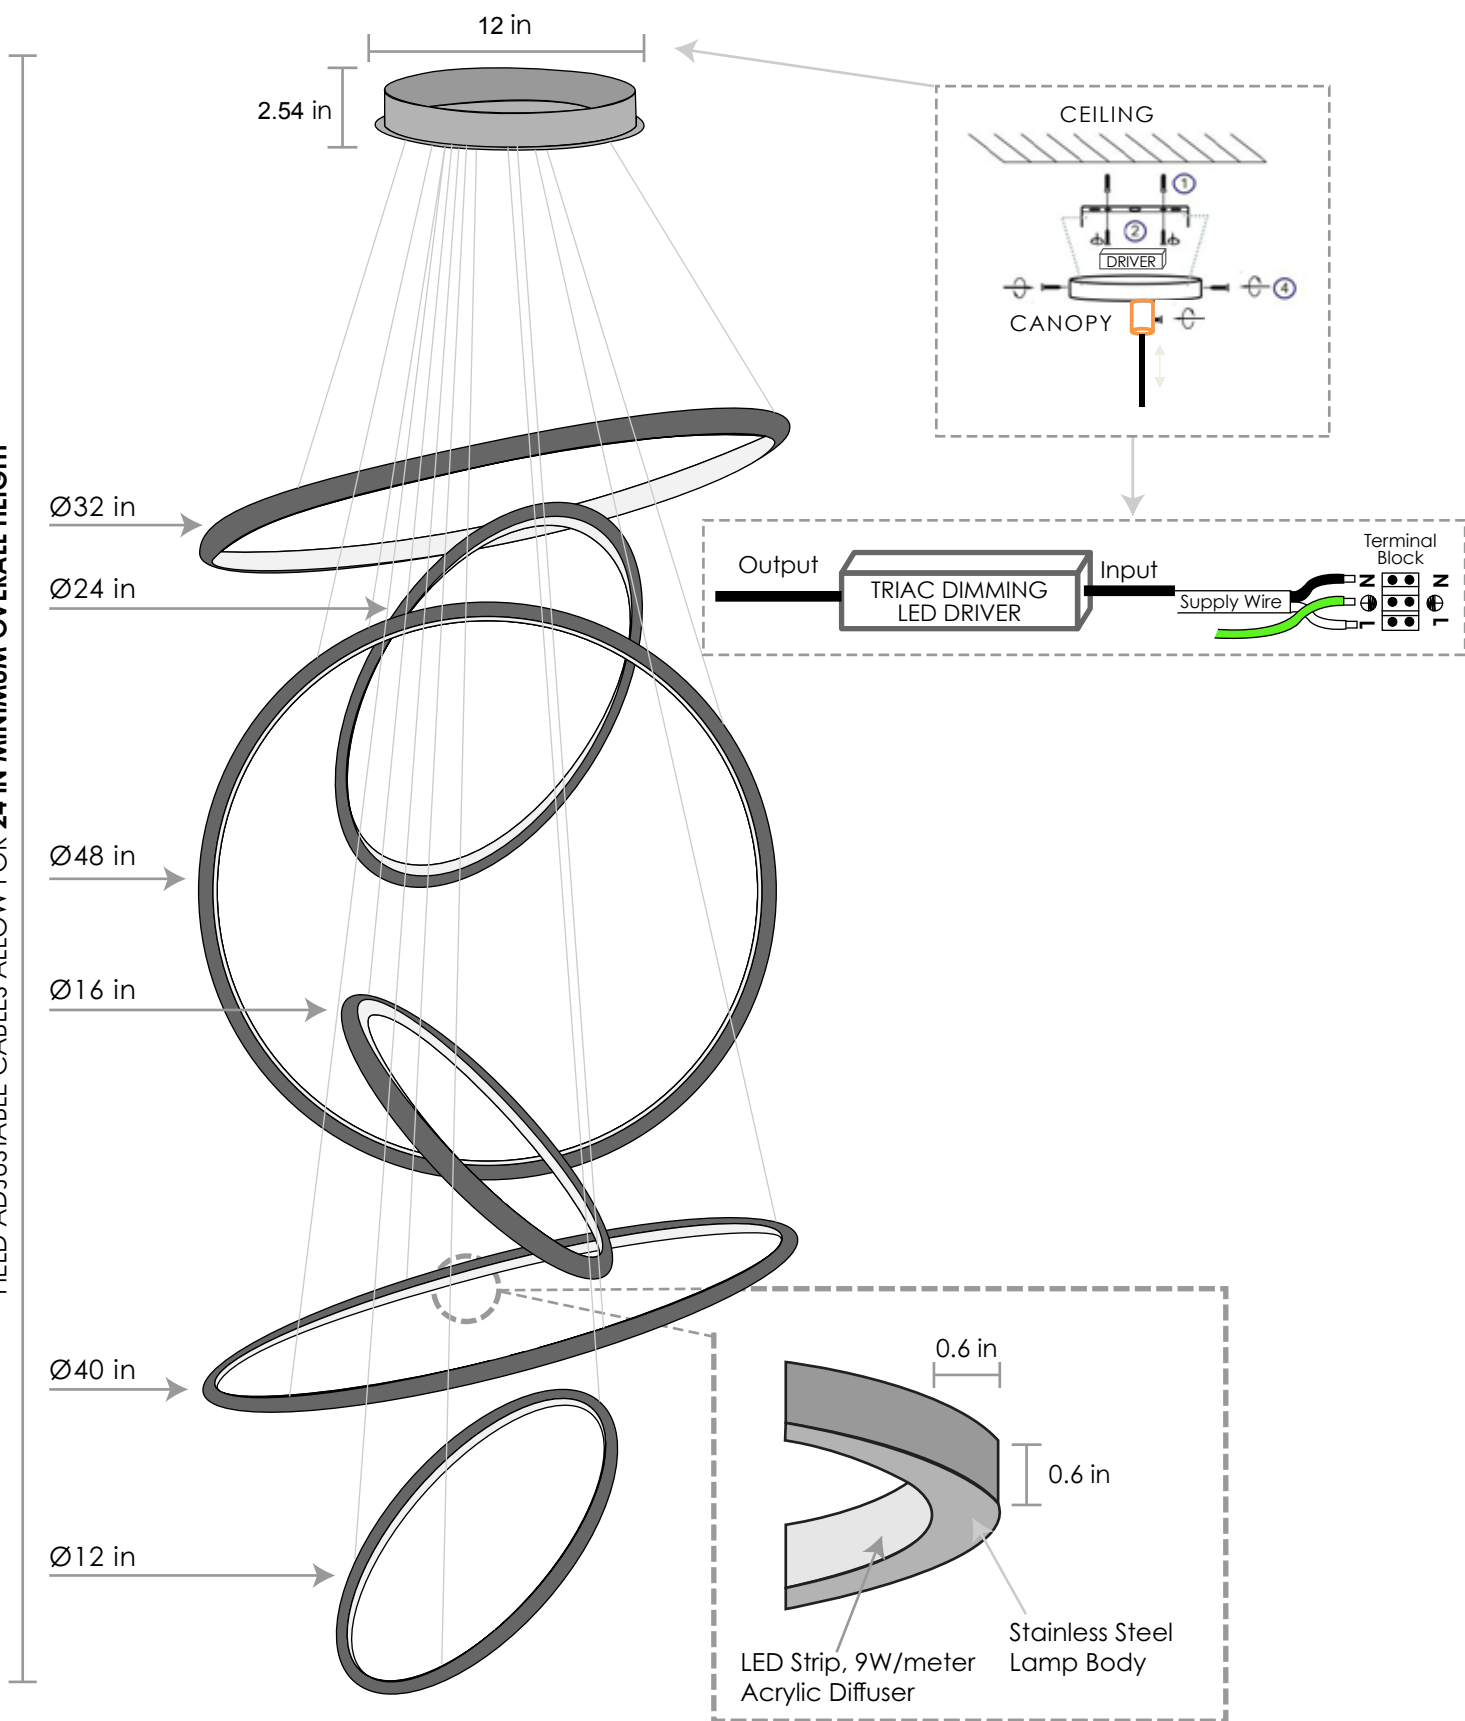

MAXIMUM OVERALL HEIGHT

216.5 in

FIELD ADJUSTABLE CABLES ALLOW FOR 24 IN MINIMUM OVERALL HEIGHT

AVE

L I G H T I N G

ARIA COLLECTION - 6 RING CHANDELIER

ITEM NUMBER:	HF4446-BK HF4446-PB	COLOR:	BLACK POLISHED BRASS
POWER:	122 WATTS	110V-277V	3000K LED BOARD INCLUDED
DIMENSIONS IN DRAWING	DIMMABLE + SLOPE ADJUSTABLE	STANDARD UL LISTED	