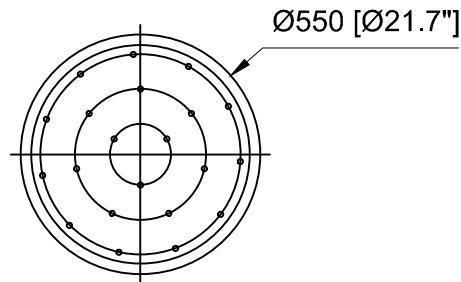

4397 [173.1"]

4000 [157.5"]

AVENUE LIGHTING	ITEM#		Color	Chrome
	Power	21*G9*6W	Designer	<i>3mg</i>
	Standard	UL	Date	2017-10-23
	Dimension	Ø22"*173"		