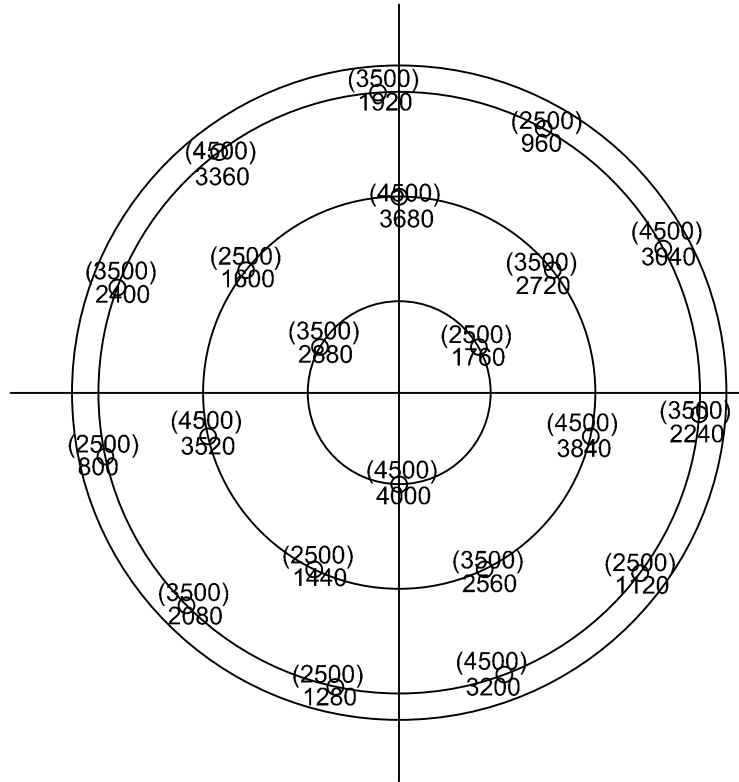

4397 [173.1"]

4000 [157.5"]

AVENUE LIGHTING	ITEM#		Color	Chrome
	Power	21*G9*6W	Designer	<i>3mg</i>
	Standard	UL	Date	2017-10-23
	Dimension	Ø22"*173"		