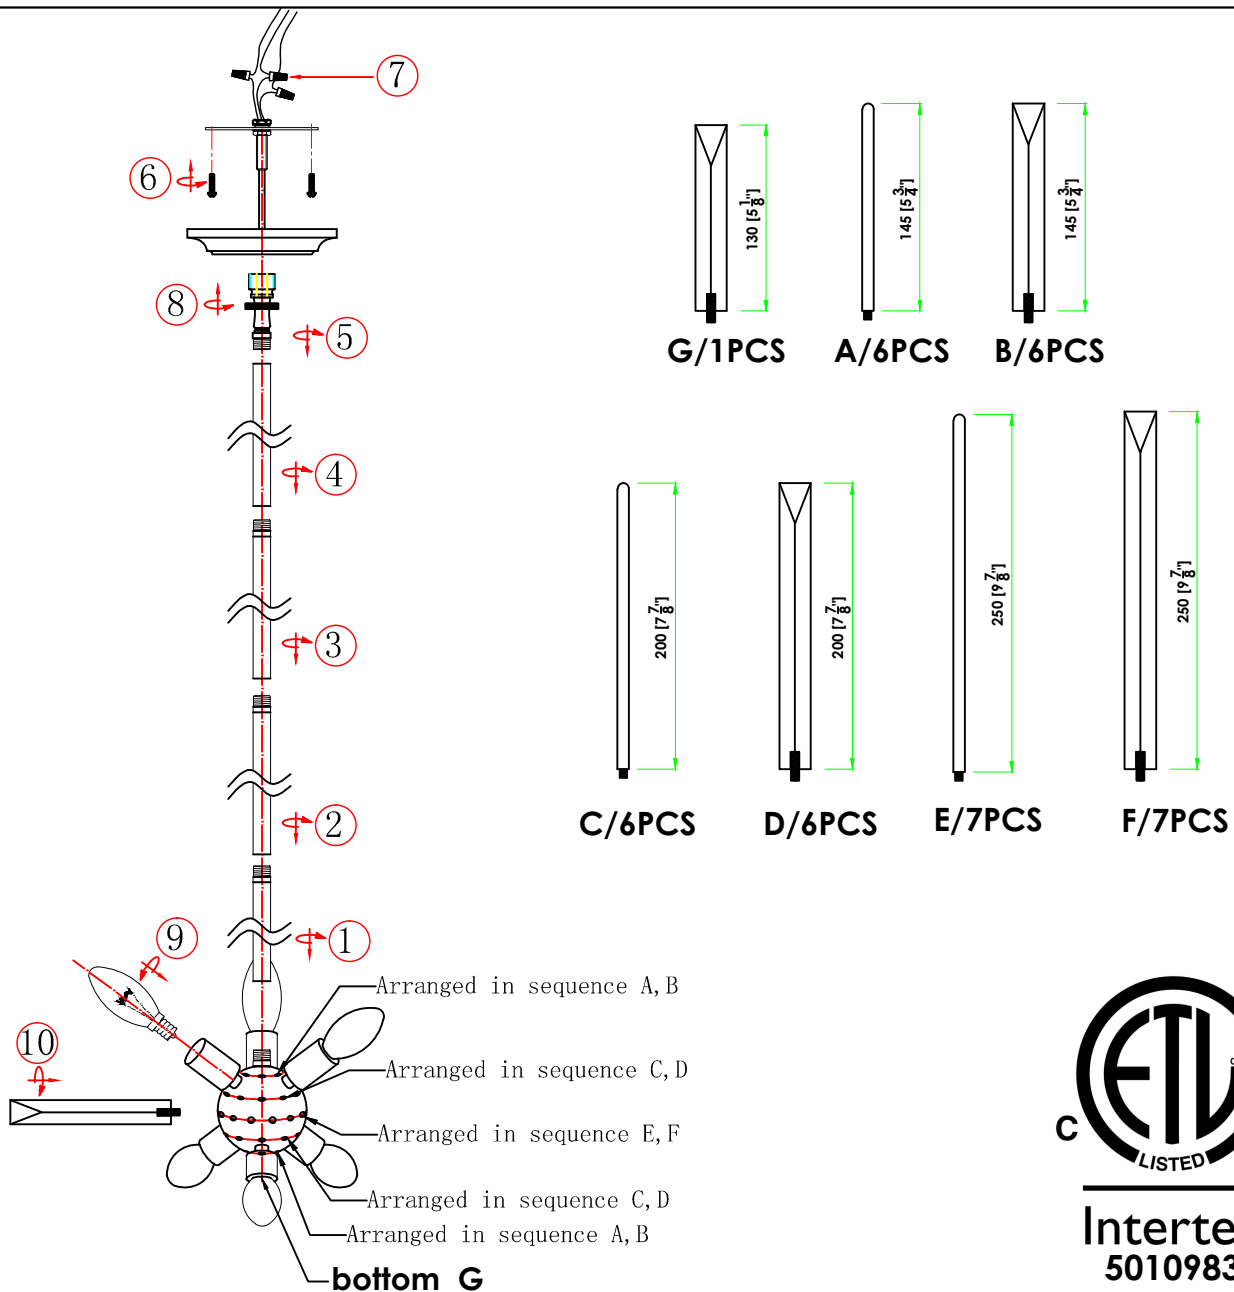

HF8201

AVE

L I G H T I N G

PALISADES

COLLECTION

Thank you for your purchase.

Welcome to the Avenue Lighting Family. Please follow these instructions carefully as they contain important information about the safety, use and disposal of this product. Read and understand all instructions before proceeding with assembly and installation of this fixture.

- This fixture **MUST** be installed by a licensed electrician.
- Read & understand the entire installation sheet.
- DO NOT substitute any parts, leave parts out, or use parts that are worn out or broken.
- Suitable for the use of 110-130V and 60Hz
- Please wear gloves during installation to avoid damage to the plating.
- Must be installed in a fixed location and be checked yearly.
- Please turn off the light source with a soft cloth as cleaning with a detergent is prohibited.