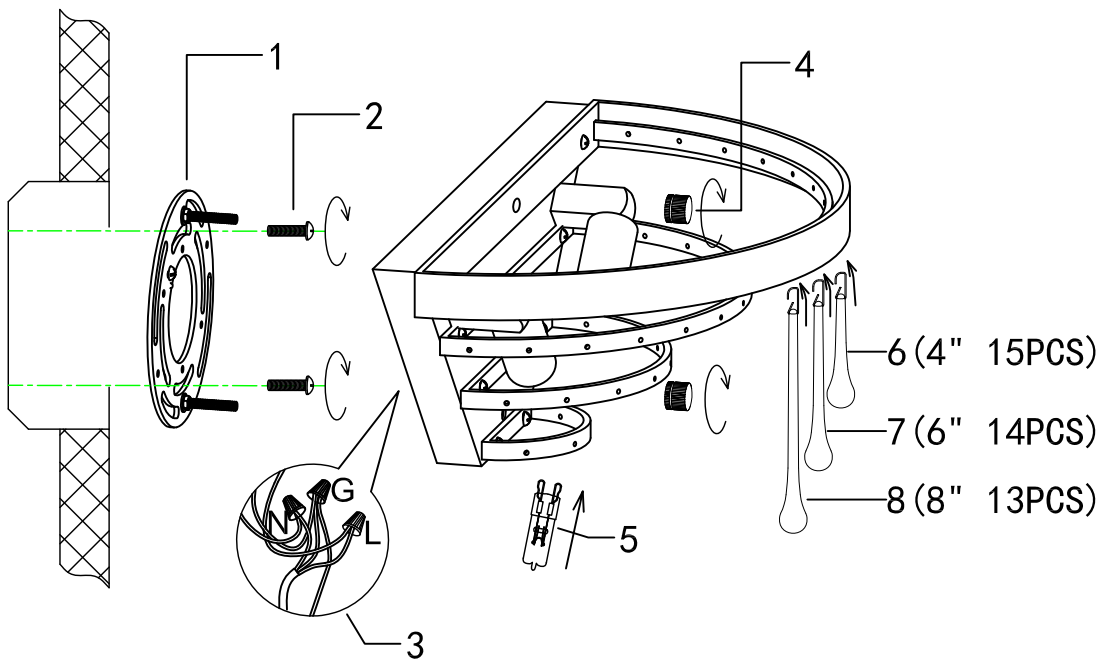

Specification of installation

In order to ensure safety use, please notice the following items:

- Read and understand the whole Specification.
- Suitable for the use of 110~130V and 60Hz.
- Please wear gloves as installment and avoid rot on the surface of plating.
- Must be installed on the fixed places and be checked annually.
- Please turn off the lighting source by soft cloth as cleaning prohibited to use of rotted detergent.
- Please connect with the local sales service center when there are any abnormality.

- 1 Mounting
- 2 Self-tapping screw
- 3 Terminal
- 4 Nut
- 5 G9 bulb
- 6 Glasses
- 7 Glasses
- 8 Glasses

Product coding: HF1800-PN

Crystal hanging diagrammatic sketch