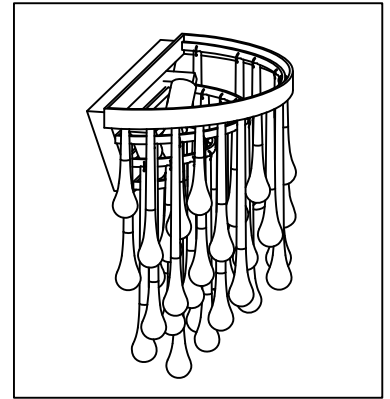

Specification of installation

In order to ensure safety use, please notice the following items:

- Read and understand the whole Specification.
- Suitable for the use of 110~130V and 60Hz.
- Please wear gloves as installment and avoid rot on the surface of plating.
- Must be installed on the fixed places and be checked annually.
- Please turn off the lighting source by soft cloth as cleaning prohibited to use of rotted detergent.
- Please connect with the local sales service center when there are any abnormality.

- 1 Mounting
- 2 Self-tapping screw
- 3 Terminal
- 4 Nut
- 5 G9 bulb
- 6 Glasses
- 7 Glasses
- 8 Glasses

Product coding: HF1800-PN

Crystal hanging diagrammatic sketch