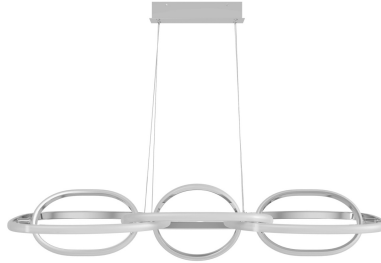

AVE

L I G H T I N G

Item#: HF5025-CH

Product Type PENDANT
Collection Name CIRCA LED COLLECTION
Finish CHROME
Length-Ext. 63 in.
Width 21 in.
Height 21 in.
Weight 13 lbs
Voltage 120
Lumens 4090
Listing UL
Light Source BULB
Bulb Quantity INTEGRATED LED
Bulb Wattage 104
Bulb Base Type INTEGRATED LED
Bulb Included NO
Dimmable YES
Sloped Install YES
Warranty 1 YEAR LIMITED ELECTRICAL WARRANTY