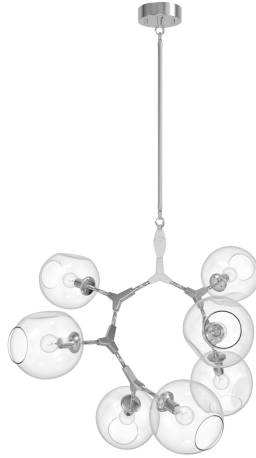

## Item#: HF8070-CH

Product Type CHANDELIER  
Collection Name FAIRFAX AVE. COLLECTION  
Finish MATTE CHROME  
Length-Ext. 30 in.  
Width 28 in.  
Height 26 in.  
Weight 10 lbs  
Voltage 120  
Lumens N/A  
Listing UL  
Light Source BULB  
Bulb Quantity 7  
Bulb Wattage 40  
Bulb Base Type A19  
Bulb Included NO  
Dimmable YES  
Sloped Install YES  
Warranty 1 YEAR LIMITED ELECTRICAL WARRANTY