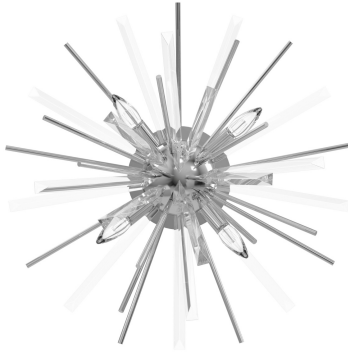

AVE

L I G H T I N G

Item#: HF8205-CH

Product Type FLUSH MOUNT
Collection Name PALISADES AVE. COLLECTION
Finish CHROME WITH CLEAR GLASS
Length-Ext. 24 in.
Width 24 in.
Height 9 in.
Weight 10 lbs
Voltage 120
Lumens N/A
Listing ETL
Light Source BULB
Bulb Quantity 4
Bulb Wattage 60
Bulb Base Type E12
Bulb Included NO
Dimmable YES
Sloped Install YES
Warranty 1 YEAR LIMITED ELECTRICAL WARRANTY