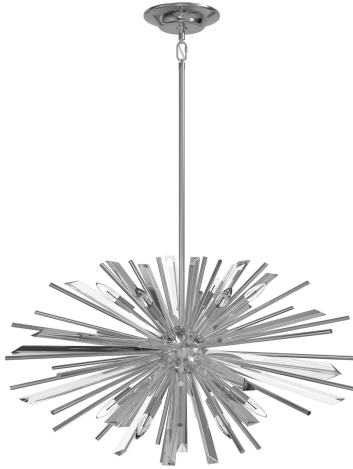

AVE

L I G H T I N G

Item#: HF8202-CH

Product Type CHANDELIER
Collection Name PALISADES AVE. COLLECTION
Finish CHROME WITH CLEAR GLASS
Length-Ext. 32 in.
Width 32 in.
Height 18 in.
Weight 24 lbs
Voltage 120
Lumens N/A
Listing ETL
Light Source BULB
Bulb Quantity 8
Bulb Wattage 60
Bulb Base Type E12
Bulb Included NO
Dimmable YES
Sloped Install YES
Warranty 1 YEAR LIMITED ELECTRICAL WARRANTY