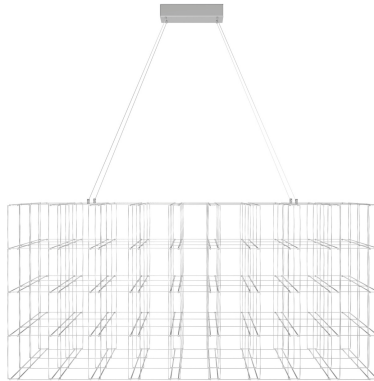

AVE

L I G H T I N G

Item#: HF8148-CH

Product Type CHANDELIER
Collection Name ARGYLE AVE. COLLECTION
Finish CHROME
Length-Ext. 48 in.
Width 18 in.
Height 24 in.
Weight 35 lbs
Voltage 120
Lumens 15000
Listing UL
Light Source BULB
Bulb Quantity 200
Bulb Wattage 120
Bulb Base Type .6 W LED DIODES
Bulb Included NO
Dimmable YES
Sloped Install YES
Warranty 1 YEAR LIMITED ELECTRICAL WARRANTY