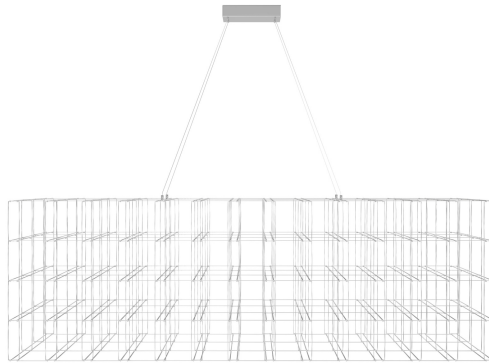

## Item#: HF8170-CH

Product Type CHANDELIER  
Collection Name ARGYLE AVE. COLLECTION  
Finish CHROME  
Length-Ext. 72 in.  
Width 18 in.  
Height 24 in.  
Weight 48 lbs  
Voltage 120  
Lumens 19500  
Listing UL  
Light Source BULB  
Bulb Quantity 260  
Bulb Wattage 156  
Bulb Base Type .6 W LED DIODES  
Bulb Included NO  
Dimmable YES  
Sloped Install YES  
Warranty 1 YEAR LIMITED ELECTRICAL WARRANTY