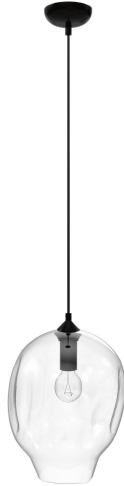

## Item#: HF8142-DBZ-CL

Product Type PENDANT  
Collection Name SONOMA AVE. COLLECTION  
Finish DARK BRONZE  
Length-Ext. 12 in.  
Width 12 in.  
Height 173 in.  
Weight 8 lbs  
Voltage 120  
Lumens N/A  
Listing UL  
Light Source BULB  
Bulb Quantity 1  
Bulb Wattage 60  
Bulb Base Type A19  
Bulb Included NO  
Dimmable YES  
Sloped Install YES  
Warranty 1 YEAR LIMITED ELECTRICAL WARRANTY