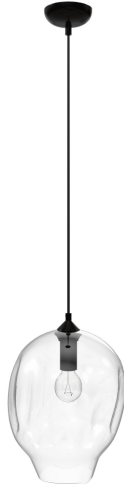

AVE

L I G H T I N G

Item#: HF8141-DBZ-CL

Product Type PENDANT
Collection Name SONOMA AVE. COLLECTION
Finish DARK BRONZE
Length-Ext. 10 in.
Width 10 in.
Height 171 in.
Weight 7 lbs
Voltage 120
Lumens N/A
Listing UL
Light Source BULB
Bulb Quantity 1
Bulb Wattage 60
Bulb Base Type A19
Bulb Included NO
Dimmable YES
Sloped Install YES
Warranty 1 YEAR LIMITED ELECTRICAL WARRANTY

COMPANY NAME:
DATE:
PROJECT NAME:
LOCATION:
APPROVED BY:
PRODUCT ITEM CODE: HF8141-DBZ-CL