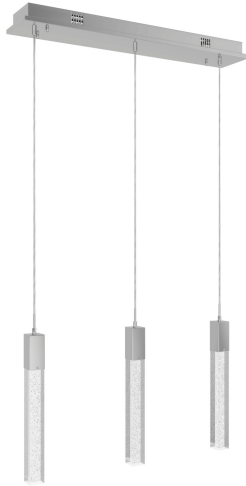

AVE

L I G H T I N G

Item#: HF1900-3-GL-CH

Product Type MULTI PORT PENDANT
Collection Name THE ORIGINAL GLACIER COLLECTION
Finish POLISHED CHROME
Length-Ext. 37 in.
Width 7 in.
Height 130 in.
Weight 20 lbs
Voltage 120
Lumens 1140
Listing UL
Light Source BULB
Bulb Quantity 3
Bulb Wattage 6.5
Bulb Base Type GU10 LED
Bulb Included YES
Dimmable YES
Sloped Install YES
Warranty 1 YEAR LIMITED ELECTRICAL WARRANTY