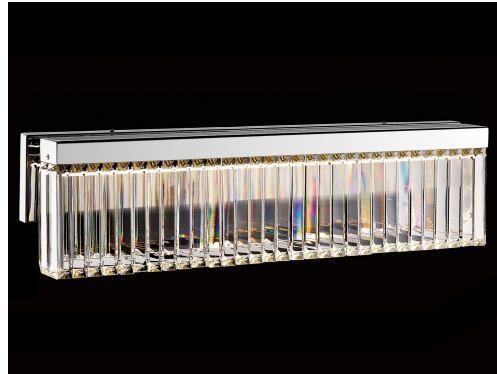

AVE

L I G H T I N G

Item#: HF4003-PN

Product Type WALL SCONCE
Collection Name BROADWAY COLLECTION
Finish POLISHED NICKEL
Length-Ext. 4 in.
Width 30 in.
Height 7 in.
Weight 15 lbs
Voltage 120
Lumens 3000
Listing UL
Light Source BULB
Bulb Quantity INTEGRATED AC LED
Bulb Wattage 37
Bulb Base Type INTEGRATED AC LED
Bulb Included NO
Dimmable YES
Sloped Install YES
Warranty 1 YEAR LIMITED ELECTRICAL WARRANTY