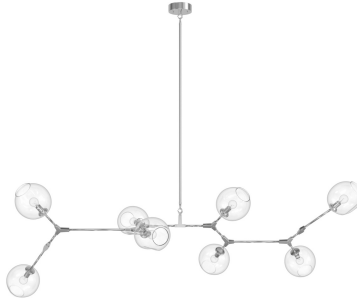

## Item#: HF8088-CH

Product Type CHANDELIER  
Collection Name FAIRFAX AVE. COLLECTION  
Finish MATTE CHROME  
Length-Ext. 78 in.  
Width 34 in.  
Height 30 in.  
Weight 22 lbs  
Voltage 120  
Lumens N/A  
Listing UL  
Light Source BULB  
Bulb Quantity 8  
Bulb Wattage 60  
Bulb Base Type A19  
Bulb Included NO  
Dimmable YES  
Sloped Install YES  
Warranty 1 YEAR LIMITED ELECTRICAL WARRANTY