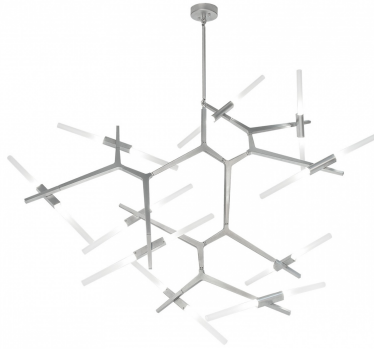

AVE

L I G H T I N G

Item#: HF8061-20-CH

Product Type CHANDELIER
Collection Name SAN VICENTE BLVD. COLLECTION
Finish MATTE CHROME
Length-Ext. 62 in.
Width 43 in.
Height 62 in.
Weight 62 lbs
Voltage 120
Lumens 5600
Listing UL
Light Source BULB
Bulb Quantity 20
Bulb Wattage 3
Bulb Base Type G9 LED
Bulb Included YES
Dimmable YES
Sloped Install YES
Warranty 1 YEAR LIMITED ELECTRICAL WARRANTY

COMPANY NAME:
DATE:
PROJECT NAME:
LOCATION:
APPROVED BY:
PRODUCT ITEM CODE: HF8061-20-CH