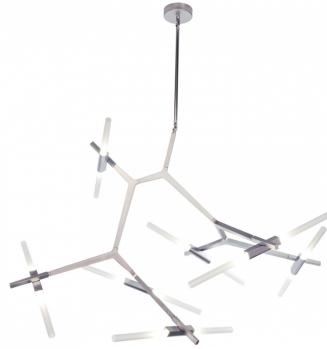

AVE

L I G H T I N G

Item#: HF8060-14-CH

Product Type CHANDELIER
Collection Name SAN VICENTE BLVD. COLLECTION
Finish MATTE CHROME
Length-Ext. 62 in.
Width 43 in.
Height 62 in.
Weight 48 lbs
Voltage 120
Lumens 3920
Listing UL
Light Source BULB
Bulb Quantity 14
Bulb Wattage 3
Bulb Base Type G9 LED
Bulb Included YES
Dimmable YES
Sloped Install YES
Warranty 1 YEAR LIMITED ELECTRICAL WARRANTY

COMPANY NAME:
DATE:
PROJECT NAME:
LOCATION:
APPROVED BY:
PRODUCT ITEM CODE: HF8060-14-CH