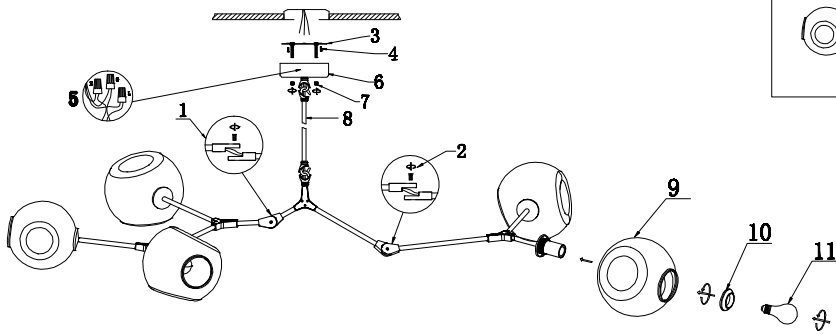

Specification of installation

In order to ensure safety use, please notice the following items:

.Read and understand the whole Specification

.Suitable for the use of 110~130V and 60HZ

.Please wear gloves as installment and avoid rot on the surface of plating

3 pcs

2 pcs

- 1 M4 Screw
- 2 M4 Screw
- 3 Mounting
- 4 M4 Screw
- 5 Spring Terminal
- 6 Canopy
- 7 M5 Nut
- 8 Boom and light body
- 9 Glass ball
- 10 Aluminum parts
- 11 E27 bulb

Product Coding : HF-8085-CH-MATTE